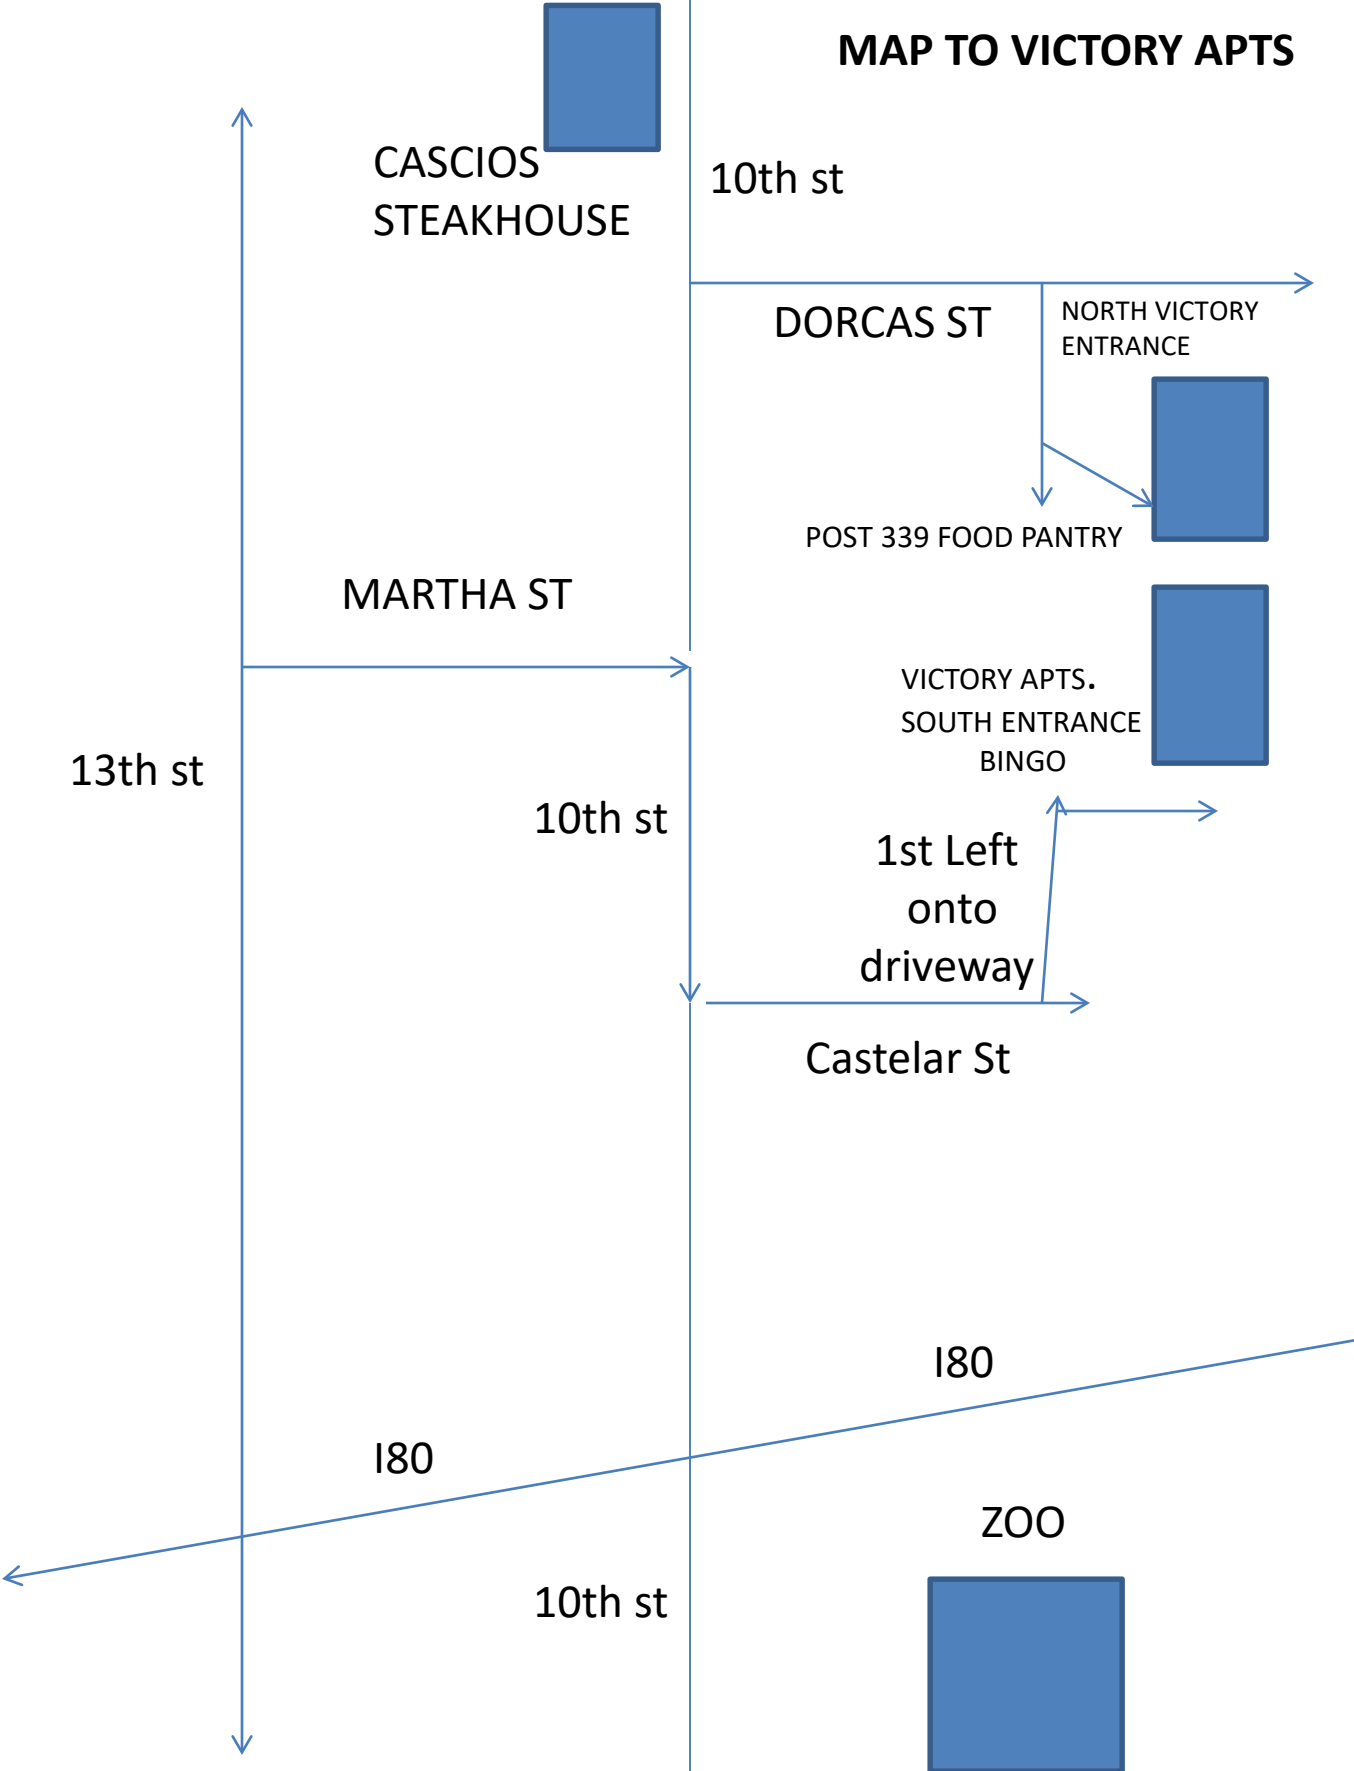

# MAP TO VICTORY APTS

CASCIOS STEAKHOUSE

10th st

DORCAS ST

NORTH VICTORY ENTRANCE

POST 339 FOOD PANTRY

MARTHA ST

VICTORY APTS. SOUTH ENTRANCE BINGO

13th st

10th st

1st Left onto driveway

Castelar St

I80

I80

ZOO

10th st